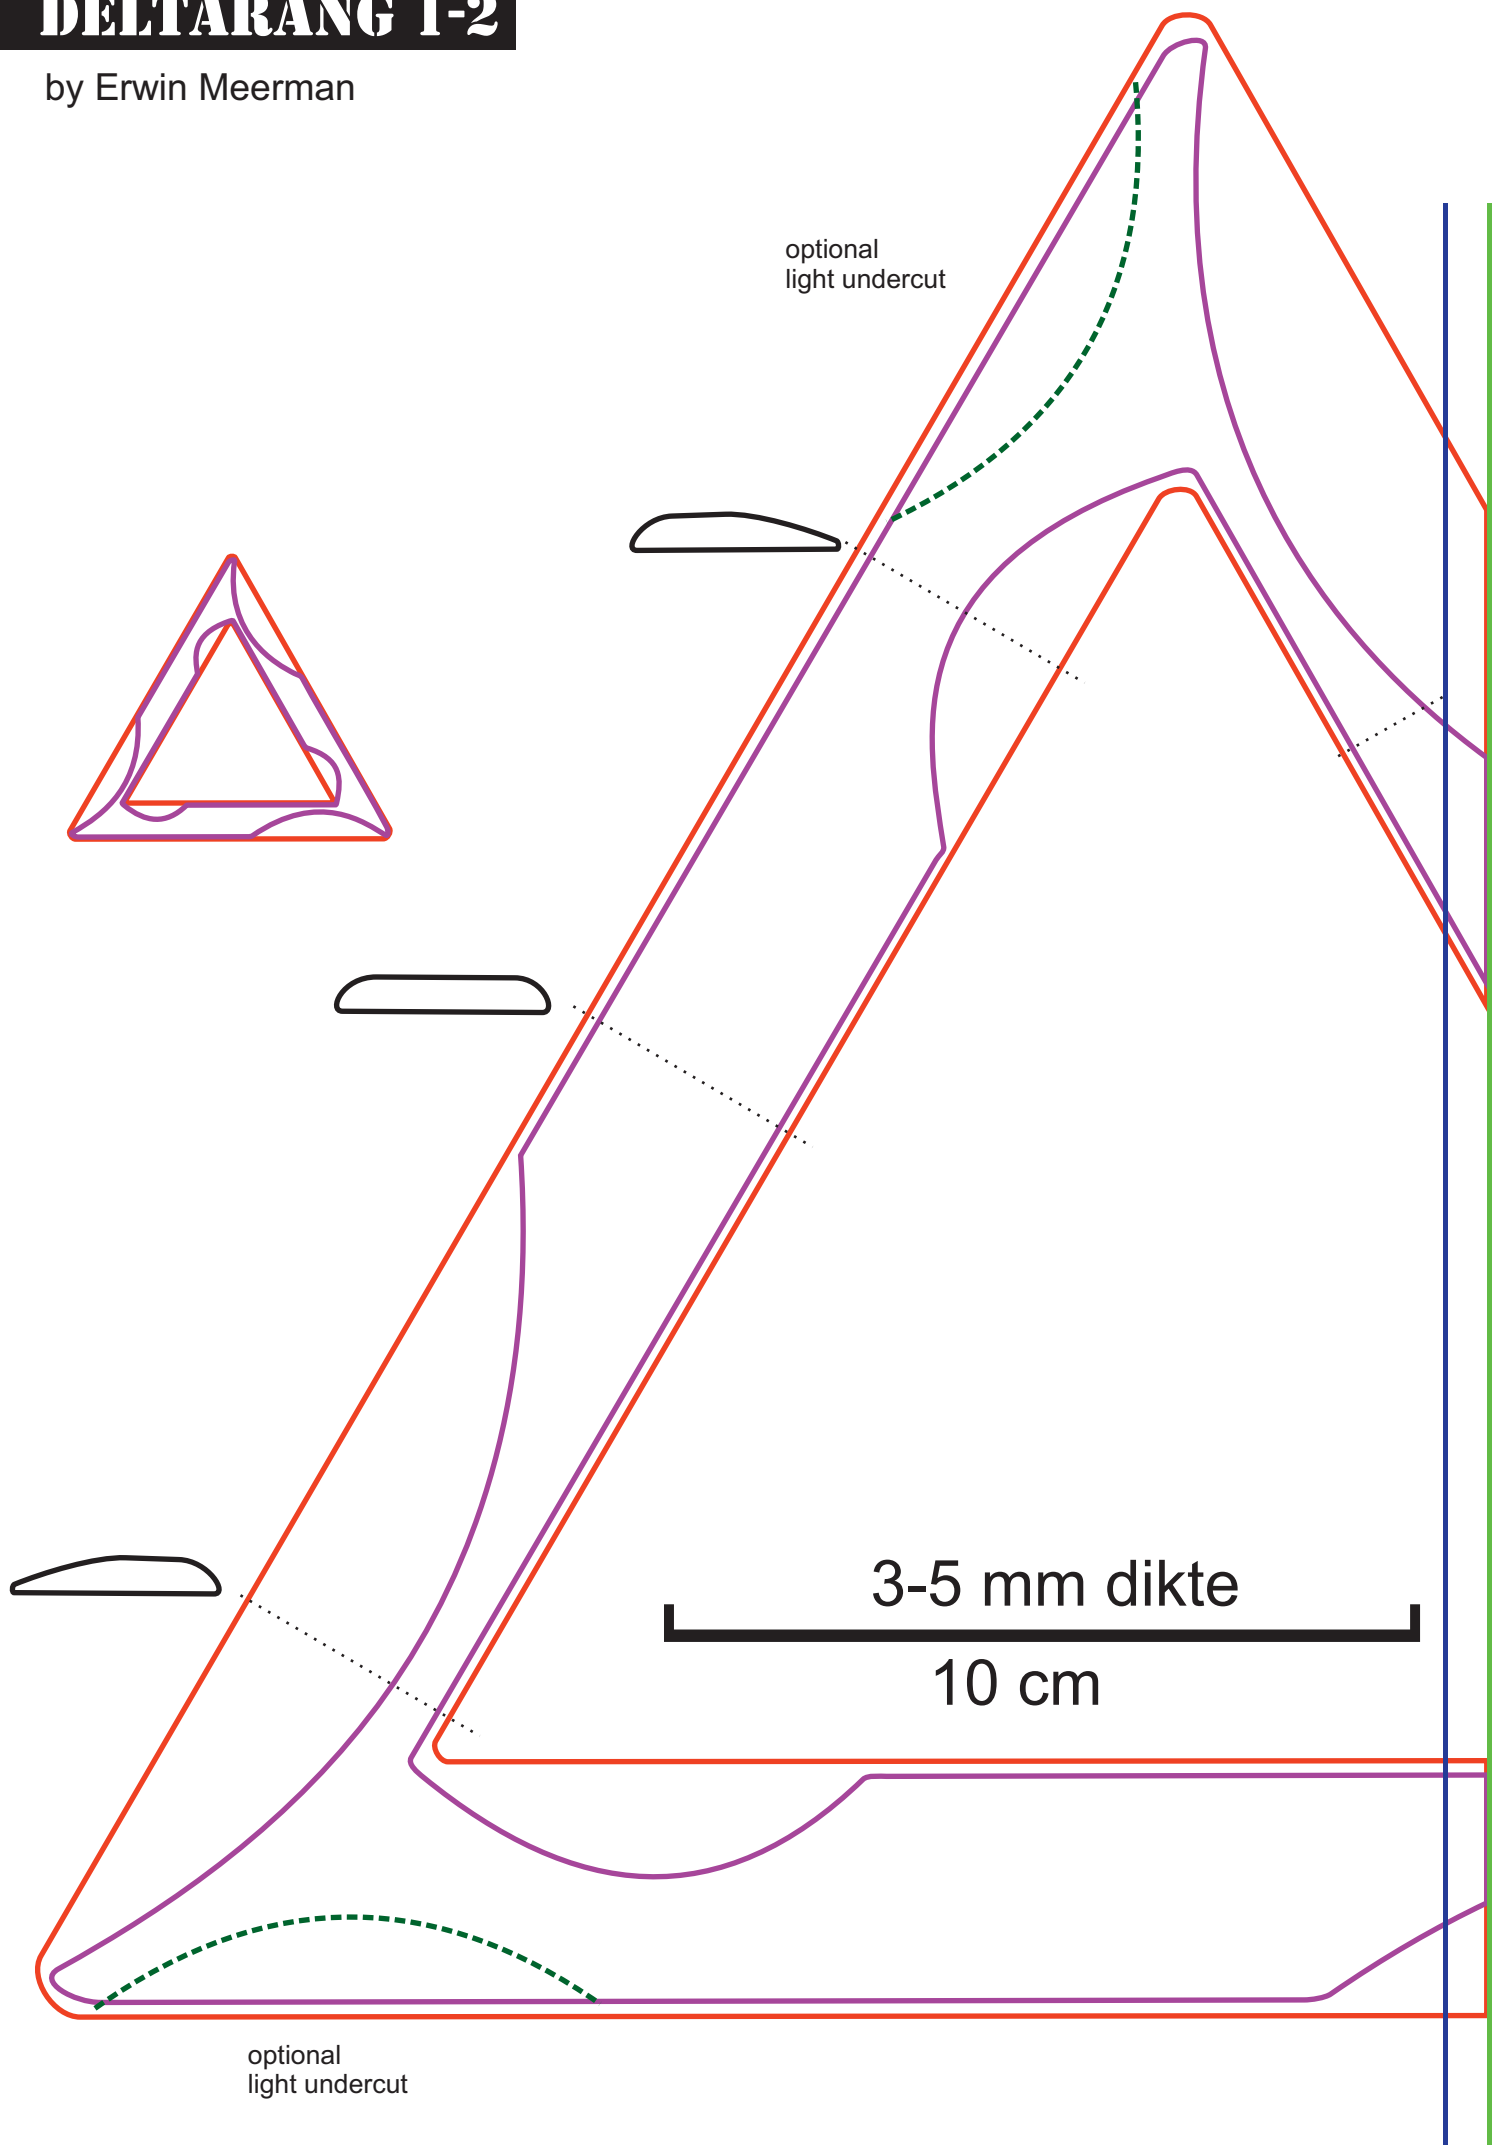

DELTARANG 1-2

by Erwin Meerman

optional
light undercut

3-5 mm dikte
10 cm

optional
light undercut

DELTARANG 2-2

by Erwin Meerman