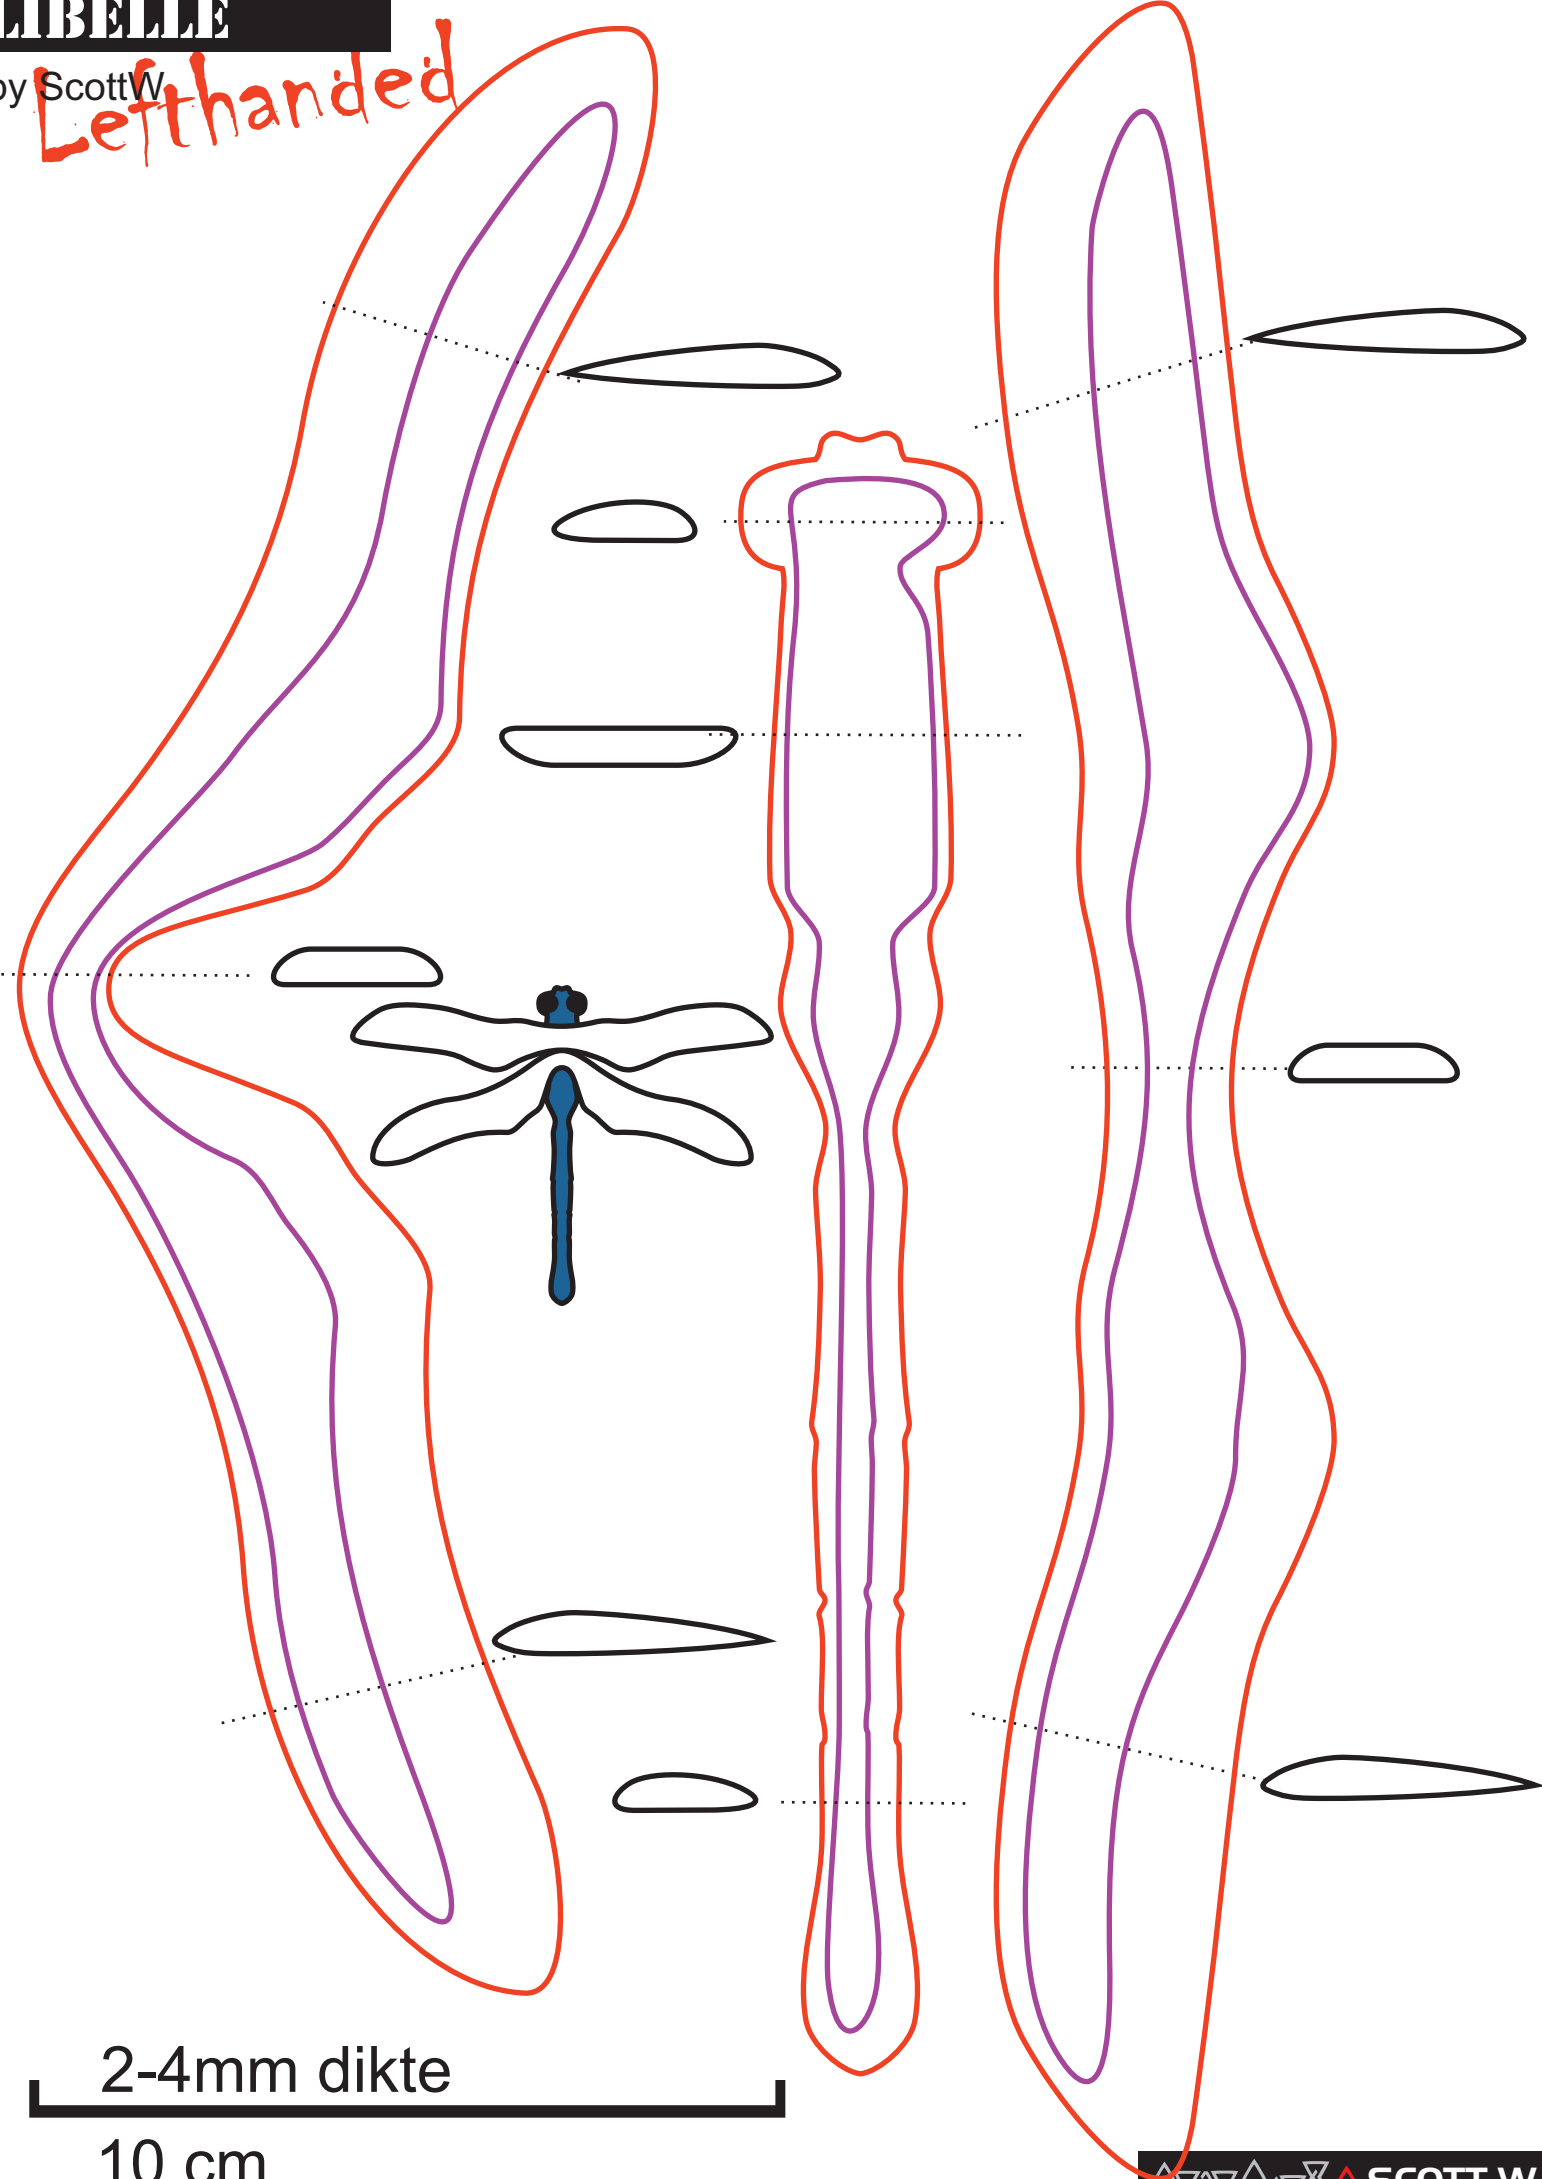

LIBELLE

by ScottW

Left-handed

2-4mm dikte

10 cm

www.scottw.nl / collin_s@hotmail.com