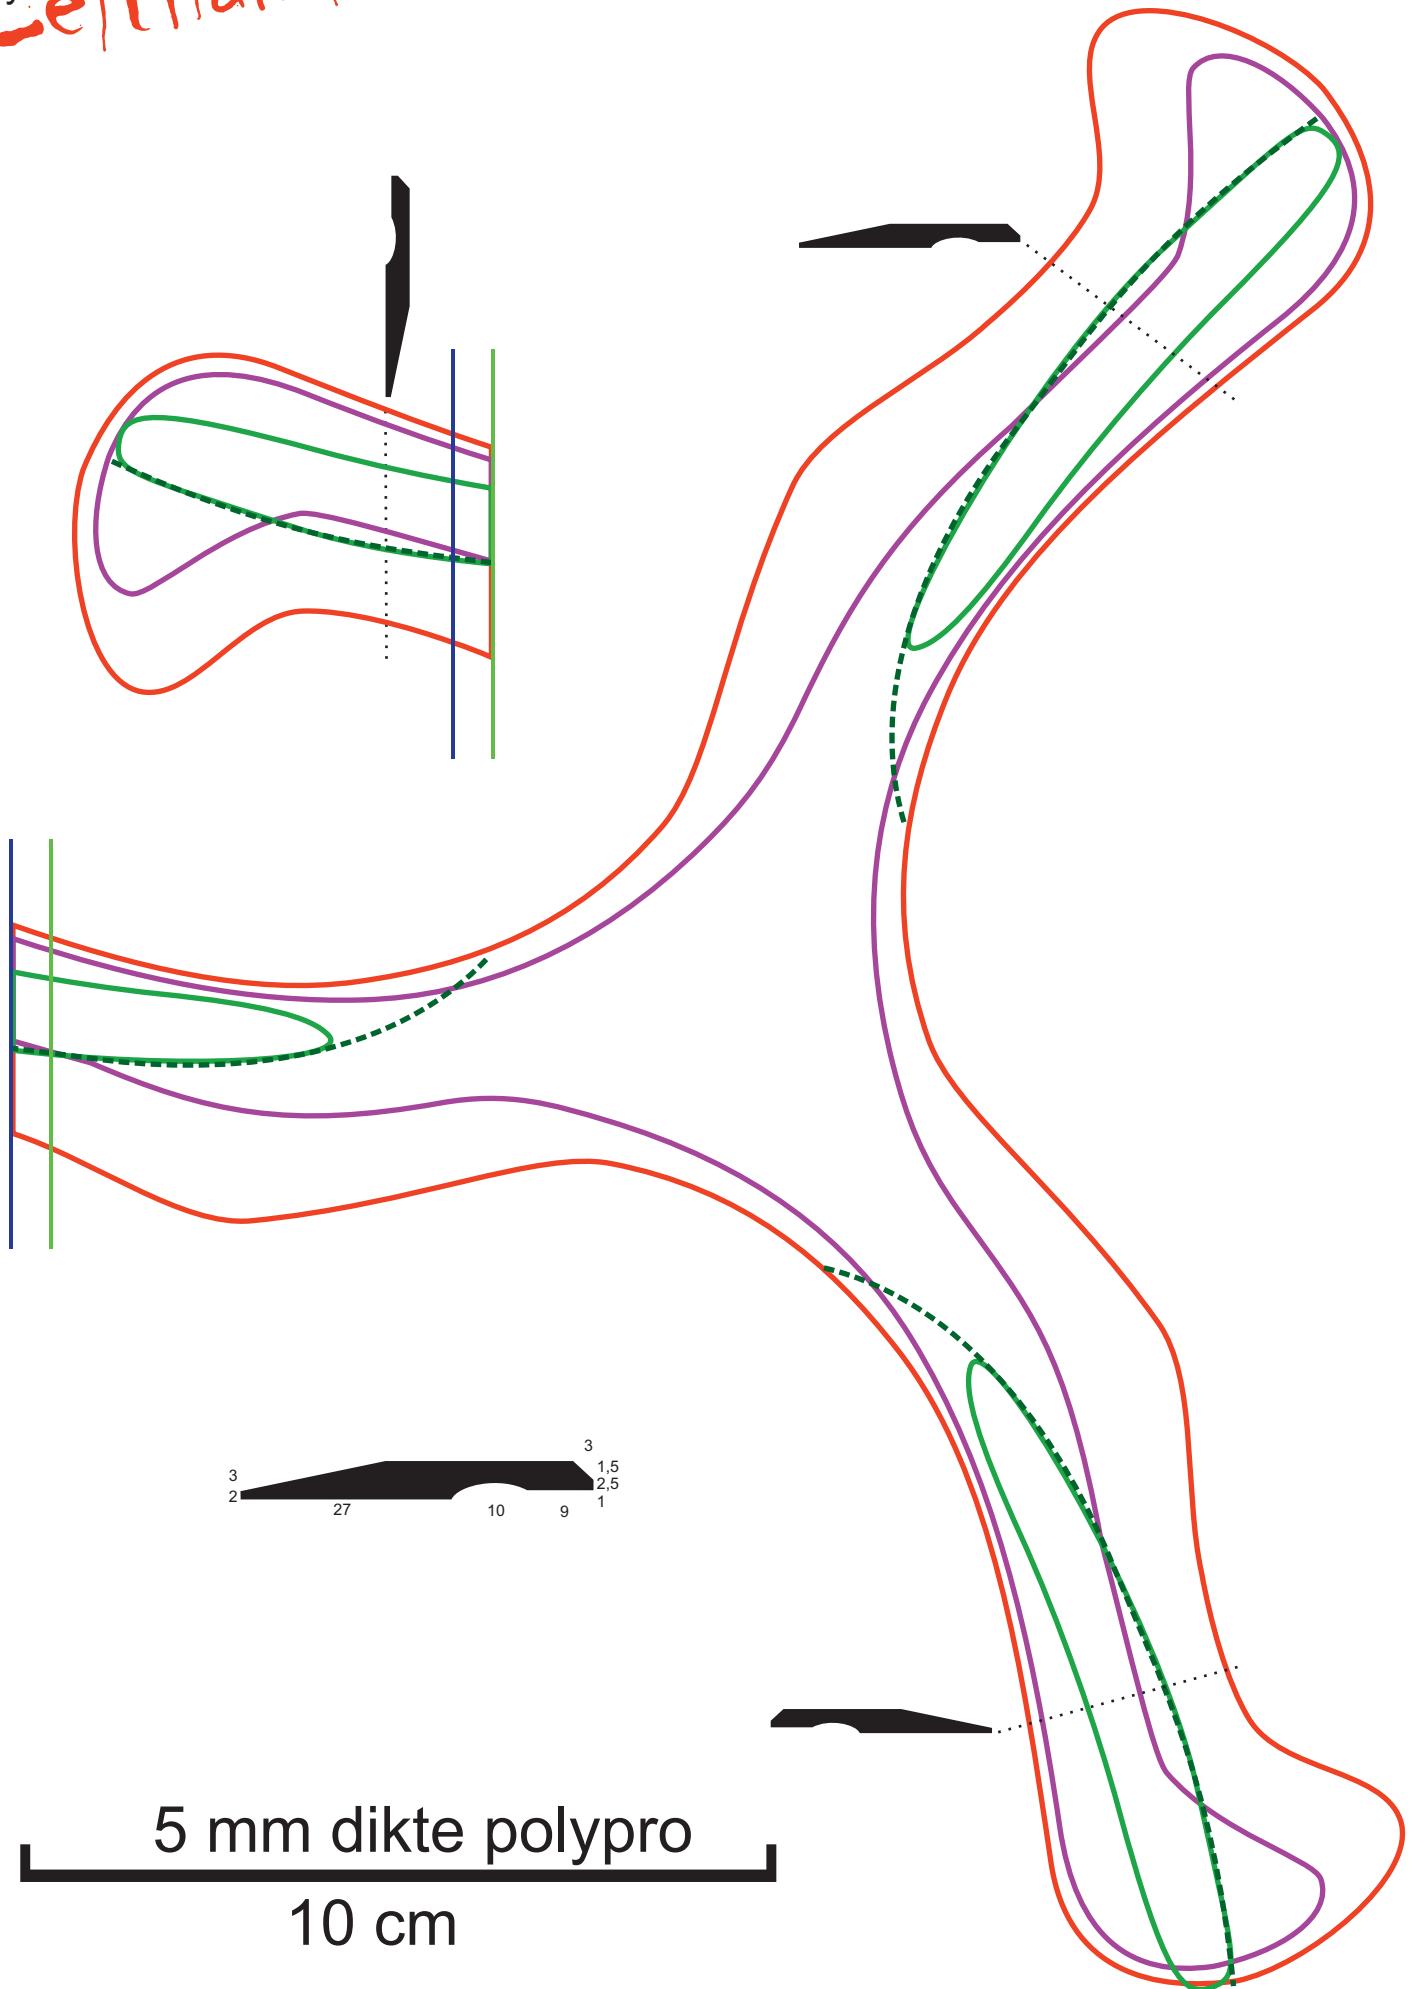

Left-handed

VITESSE VARIATION

Left handed

5 mm dikte

10 cm