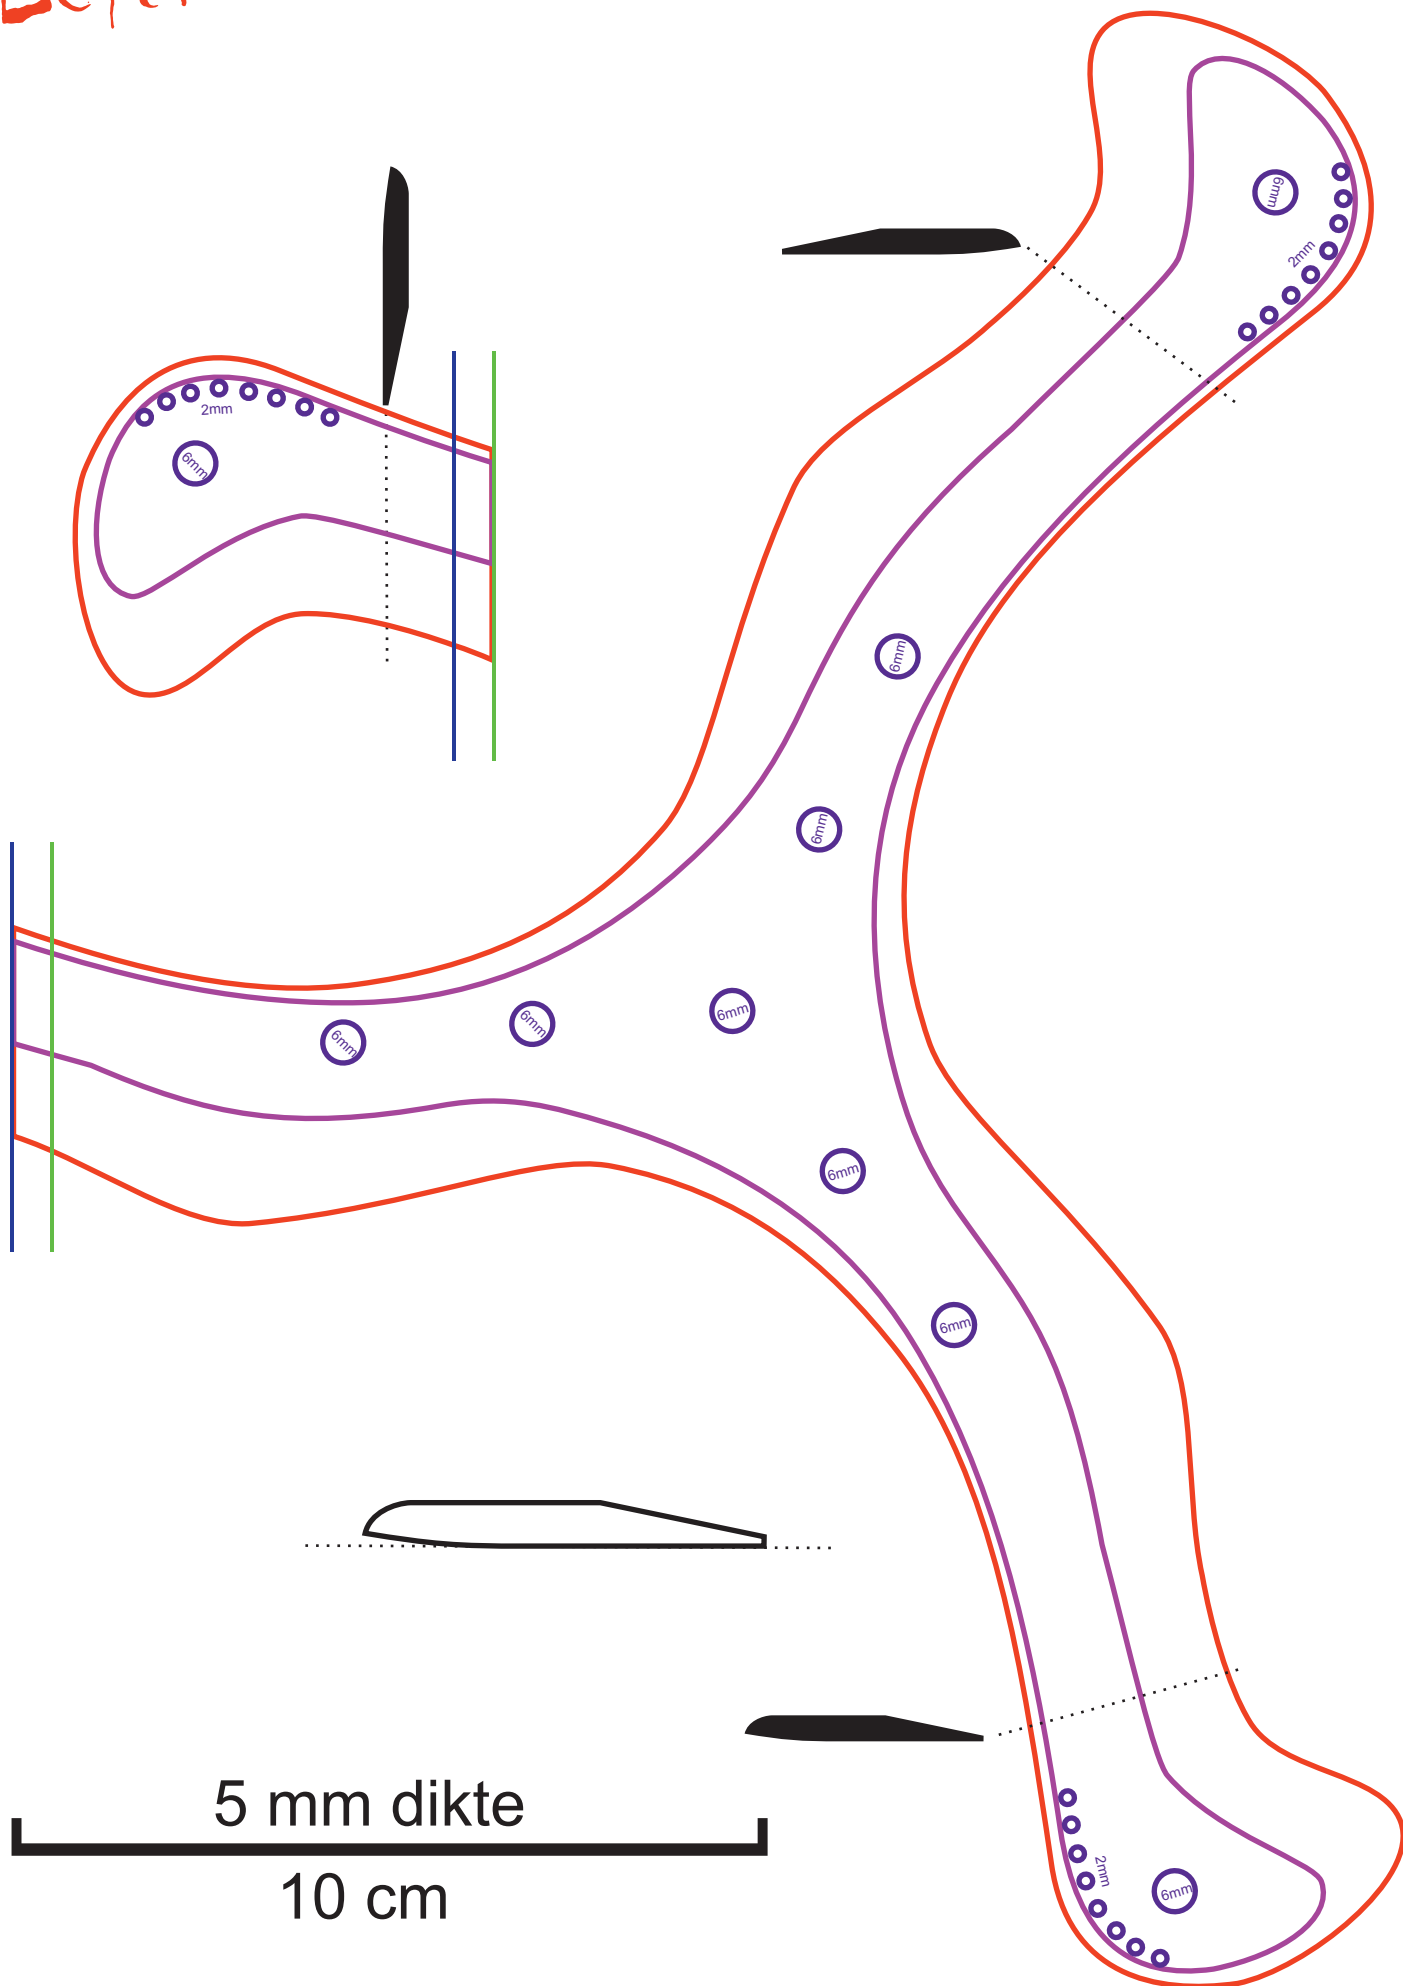

Left-handed

VITESSE VARIATION

Left handed

5 mm dikte

10 cm